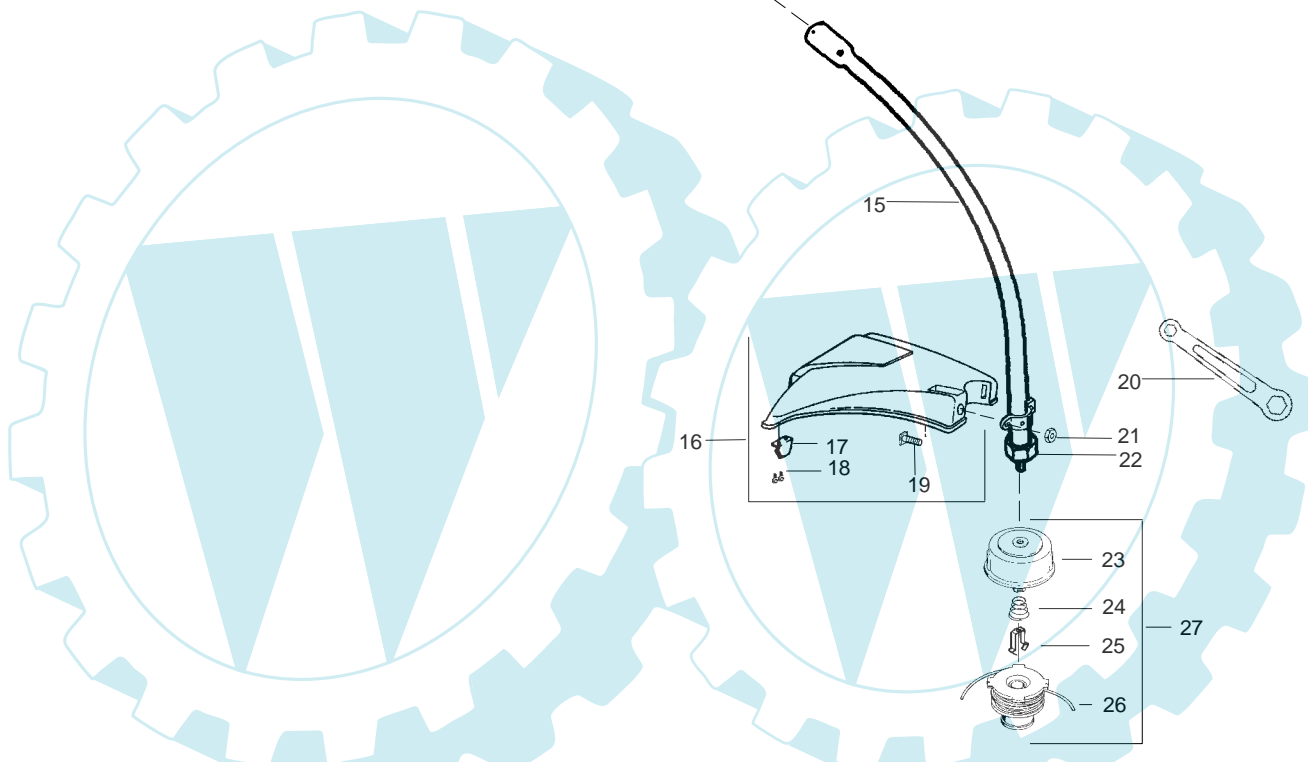

PARTS LIST NO. 530164240		McCULLOCH. PARTS LIST	MODEL(s) TM280
DATE 6/09/04	Replaces 530164240 - 1/28/04		Note: Illustration may differ from actual model due to design changes

WARNING

All repairs, adjustments and maintenance not described in the Operator's Manual must be performed by qualified service personnel.

Ref.	Part No.	Description	Ref.	Part No.	Description
1.	530015886	Screw-handle/fan hsg	19.	530015820	Bolt
2.	530054837	Hsg.-Throttle (Right)	20.	530056401	Wrench
3.	530071553	Kit-Left Throttle Hsg.	21.	530015197	Nut
4.	---	Assy-Front Wire	22.	530094543	Dustcup
	530054943	(A) Lower Front Wire	23.	530095773	Assy-Hub/Arbor
	530055724	(B) Upper Front Wire	24.	530053241	Spring-Return
5.	530015805	Screw-Alignment	25.	530401957	Retainer-Spool
6.	530015886	Screw	26.	530095845	Assy-Wound Spool
7.	530056236	Assy-Trigger	27.	530058831	Assy-TNG VI 3/8" -RH 2x
8.	530069572	Kit-Switch			Not Shown
9.	530055699	Assy-Handle-Assist		---	Manual-Operator
10.	530015820	Bolt		530164503	Euro
11.	530088416	Clamp-Assist Handle		530164504	Aust
12.	530016152	Wingnut		530164631	Euro II
13.	530071783	Assy-Upper Shaft (incl. flex shaft & coupler)		530165175	Euro III
14.	530016344	Screw		530165176	Euro IV
15.	530096255	Assy-Lower Shaft (incl. flex shaft)		530165177	Euro V
16.	530071724	Kit-Shield Ass'y. (Incl.17-21)		530165178	Turkish
17.	530052286	Line Limiter		530058895	Decal-Warning
18.	530015814	Screw-Line Limiter		530056220	Decal-Shaft

↗ = NEW PART NUMBER FOR THIS IPL

★ = REFER TO THE SERVICE REFERENCE INDICATED FOR MORE INFORMATION. (LOCATED AT END OF IPL)

PARTS LIST NO. 530164240		McCULLOCH. PARTS LIST	MODEL(s) TM280
DATE 6/09/04	Replaces 530164240 - 1/28/04		Note: Illustration may differ from actual model due to design changes