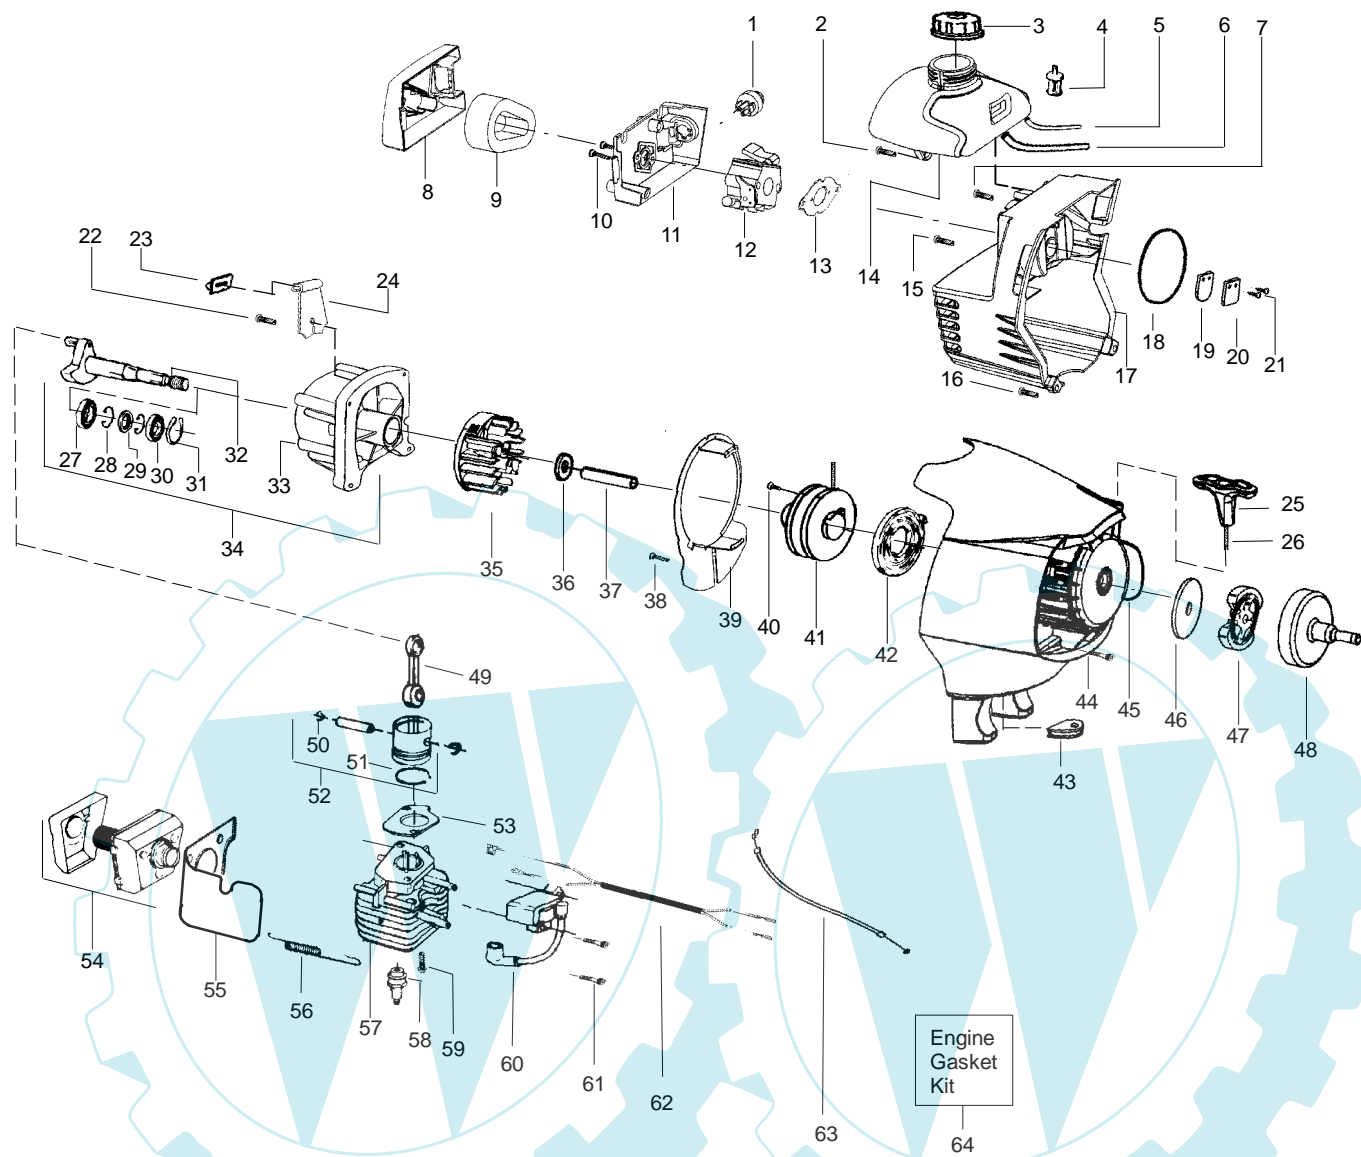

PARTS LIST NO. 530164240		McCULLOCH. PARTS LIST	MODEL(s) TM280
DATE 6/09/04	Replaces 530164240 - 1/28/04		Note: Illustration may differ from actual model due to design changes

WARNING

All repairs, adjustments and maintenance not described in the Operator's Manual must be performed by qualified service personnel.

Ref.	Part No.	Description	Ref.	Part No.	Description
1.	530015886	Screw-handle/fan hsg	19.	530015820	Bolt
2.	530054837	Hsg.-Throttle (Right)	20.	530056401	Wrench
3.	530071553	Kit-Left Throttle Hsg.	21.	530015197	Nut
4.	---	Assy-Front Wire	22.	530094543	Dustcup
	530054943	(A) Lower Front Wire	23.	530095773	Assy-Hub/Arbor
	530055724	(B) Upper Front Wire	24.	530053241	Spring-Return
5.	530015805	Screw-Alignment	25.	530401957	Retainer-Spool
6.	530015886	Screw	26.	530095845	Assy-Wound Spool
7.	530056236	Assy-Trigger	27.	530058831	Assy-TNG VI 3/8" -RH 2x
8.	530069572	Kit-Switch			Not Shown
9.	530055699	Assy-Handle-Assist		---	Manual-Operator
10.	530015820	Bolt		530164503	Euro
11.	530088416	Clamp-Assist Handle		530164504	Aust
12.	530016152	Wingnut		530164631	Euro II
13.	530071783	Assy-Upper Shaft (incl. flex shaft & coupler)		530165175	Euro III
14.	530016344	Screw		530165176	Euro IV
15.	530096255	Assy-Lower Shaft (incl. flex shaft)		530165177	Euro V
16.	530071724	Kit-Shield Ass'y. (Incl.17-21)		530165178	Turkish
17.	530052286	Line Limiter		530058895	Decal-Warning
18.	530015814	Screw-Line Limiter		530056220	Decal-Shaft

↗ = NEW PART NUMBER FOR THIS IPL

★ = REFER TO THE SERVICE REFERENCE INDICATED FOR MORE INFORMATION. (LOCATED AT END OF IPL)

PARTS LIST NO. 530164240		McCULLOCH. PARTS LIST	MODEL(s) TM280
DATE 6/09/04	Replaces 530164240 - 1/28/04		Note: Illustration may differ from actual model due to design changes

✓ = NEW PART NUMBER FOR THIS IPL

★ = REFER TO THE SERVICE REFERENCE INDICATED FOR MORE INFORMATION. (LOCATED AT END OF IPL)