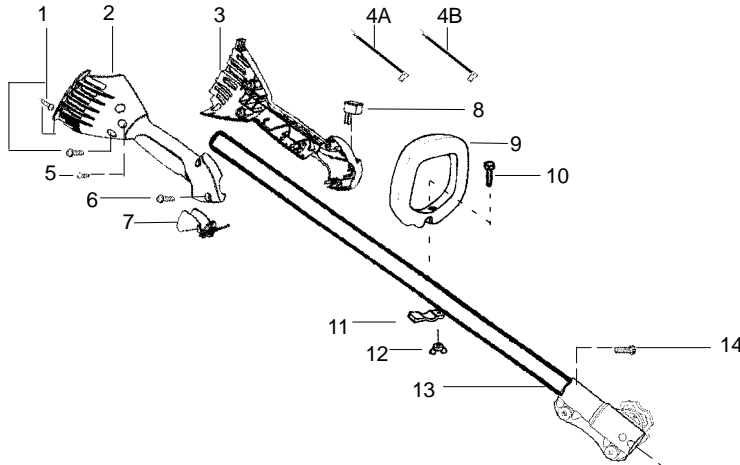

PARTS LIST NO. 530164240		McCULLOCH. PARTS LIST	MODEL(s) TM280
DATE 6/09/04	Replaces 530164240 - 1/28/04		Note: Illustration may differ from actual model due to design changes

WARNING

All repairs, adjustments and maintenance not described in the Operator's Manual must be performed by qualified service personnel.

Ref.	Part No.	Description	Ref.	Part No.	Description
1.	530015886	Screw-handle/fan hsg	19.	530015820	Bolt
2.	530054837	Hsg.-Throttle (Right)	20.	530056401	Wrench
3.	530071553	Kit-Left Throttle Hsg.	21.	530015197	Nut
4.	---	Assy-Front Wire	22.	530094543	Dustcup
	530054943	(A) Lower Front Wire	23.	530095773	Assy-Hub/Arbor
	530055724	(B) Upper Front Wire	24.	530053241	Spring-Return
5.	530015805	Screw-Alignment	25.	530401957	Retainer-Spool
6.	530015886	Screw	26.	530095845	Assy-Wound Spool
7.	530056236	Assy-Trigger	27.	530058831	Assy-TNG VI 3/8" -RH 2x
8.	530069572	Kit-Switch			Not Shown
9.	530055699	Assy-Handle-Assist		---	Manual-Operator
10.	530015820	Bolt		530164503	Euro
11.	530088416	Clamp-Assist Handle		530164504	Aust
12.	530016152	Wingnut		530164631	Euro II
13.	530071783	Assy-Upper Shaft (incl. flex shaft & coupler)		530165175	Euro III
14.	530016344	Screw		530165176	Euro IV
15.	530096255	Assy-Lower Shaft (incl. flex shaft)		530165177	Euro V
16.	530071724	Kit-Shield Ass'y. (Incl.17-21)		530165178	Turkish
17.	530052286	Line Limiter		530058895	Decal-Warning
18.	530015814	Screw-Line Limiter		530056220	Decal-Shaft

↗ = NEW PART NUMBER FOR THIS IPL

★ = REFER TO THE SERVICE REFERENCE INDICATED FOR MORE INFORMATION. (LOCATED AT END OF IPL)

PARTS LIST NO. 530164240		McCULLOCH. PARTS LIST	MODEL(s) TM280
DATE 6/09/04	Replaces 530164240 - 1/28/04		Note: Illustration may differ from actual model due to design changes